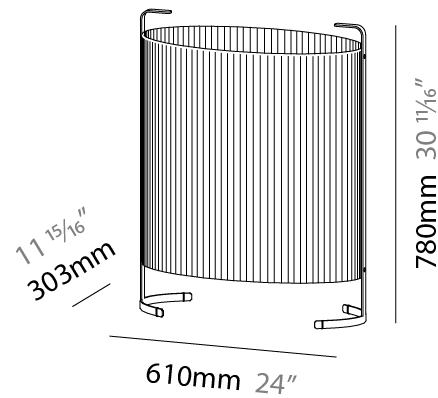

AMID PORTABLE

D94063

base number

1. To build a product code in our configurator select the specify button on the base model # product page
2. To build a manual product code on this datasheet choose from the options listed below in blue font and add the suffix to the base model #

GENERAL

Series: Amid _____

Brand: Milan _____

Division: Design _____

Mounting Type: Portable _____

Mounting Location: Table _____

Subcategory: Table _____

PHYSICAL

Shape: Oval _____

Length (mm): 610 _____

Length (in): 24 _____

Width (mm): 303 _____

Width (in): 11 ¹⁵/₁₆ _____

Height (mm): 780 _____

Height (in): 30 ¹¹/₁₆ _____

Light Distribution: Omnidirectional _____

Weight (kg): 10.0 _____

Weight (lbs): 21.999 _____

Diffuser: Glass - Acid-Satin Opal _____

Fixture Finish: MBQ _____

Fixture Material: Steel / Polyscreen / Glass _____

ELECTRICAL

Lamp Type: LED Retrofit _____

Lamp Shape: A19 _____

Bulb Included: Bulb Not Included _____

Total Output Wattage (W): 12 _____

Max. Wattage Per Lamp (W): 12 _____

Lamp Base: E26 _____

Input Voltage (V): 120 _____

Upon Request: 277Vac / GU24 _____

LED

OPTICAL

RATINGS AND CERTIFICATIONS

Certified By: CSA Certified to UL and CSA Standards _____

IP rating: IP55 _____